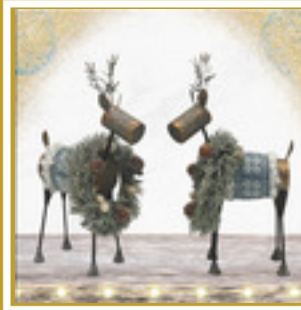

Item #	Order Name
W4M	22" Mixed Evergreen Gift Wreath

- * Noble fir, incense cedar, berried juniper and faux holly berries
- * Deluxe, red and gold snowflake bow
- * Poly bag wrapped to retain moisture
- * Guaranteed fresh delivery within the first two weeks after Thanksgiving
- * Personalized gift message

\$43

Item #	Order Name
N7M	Cone Gift Basket

- * A rustic willow basket filled with an assortment of large, medium, and small snowy pine cones. Basket is approximately 13 in. in diameter and 6 in. deep. Please note, actual basket style may vary due to availability. Delivery within the first two weeks after Thanksgiving.

\$41

Item #	Order Name
EGM	Evergreen Gift Set

- * One 22 in. Mixed Evergreen Gift Wreath with red and gold snowflake bow
- * Two stunning ten-foot cedar garlands
- * Guaranteed fresh delivery within the first two weeks after Thanksgiving
- * Personalized gift message

\$78

Item #	Order Name
R5M	Gold And Silver Gift Reindeer Set

- * Elegant 10" metal, gold and silver reindeer set. Each reindeer features a charming blanket sweater and a snow dusted faux wreath. Perfect to add a touch of holiday cheer to any room.